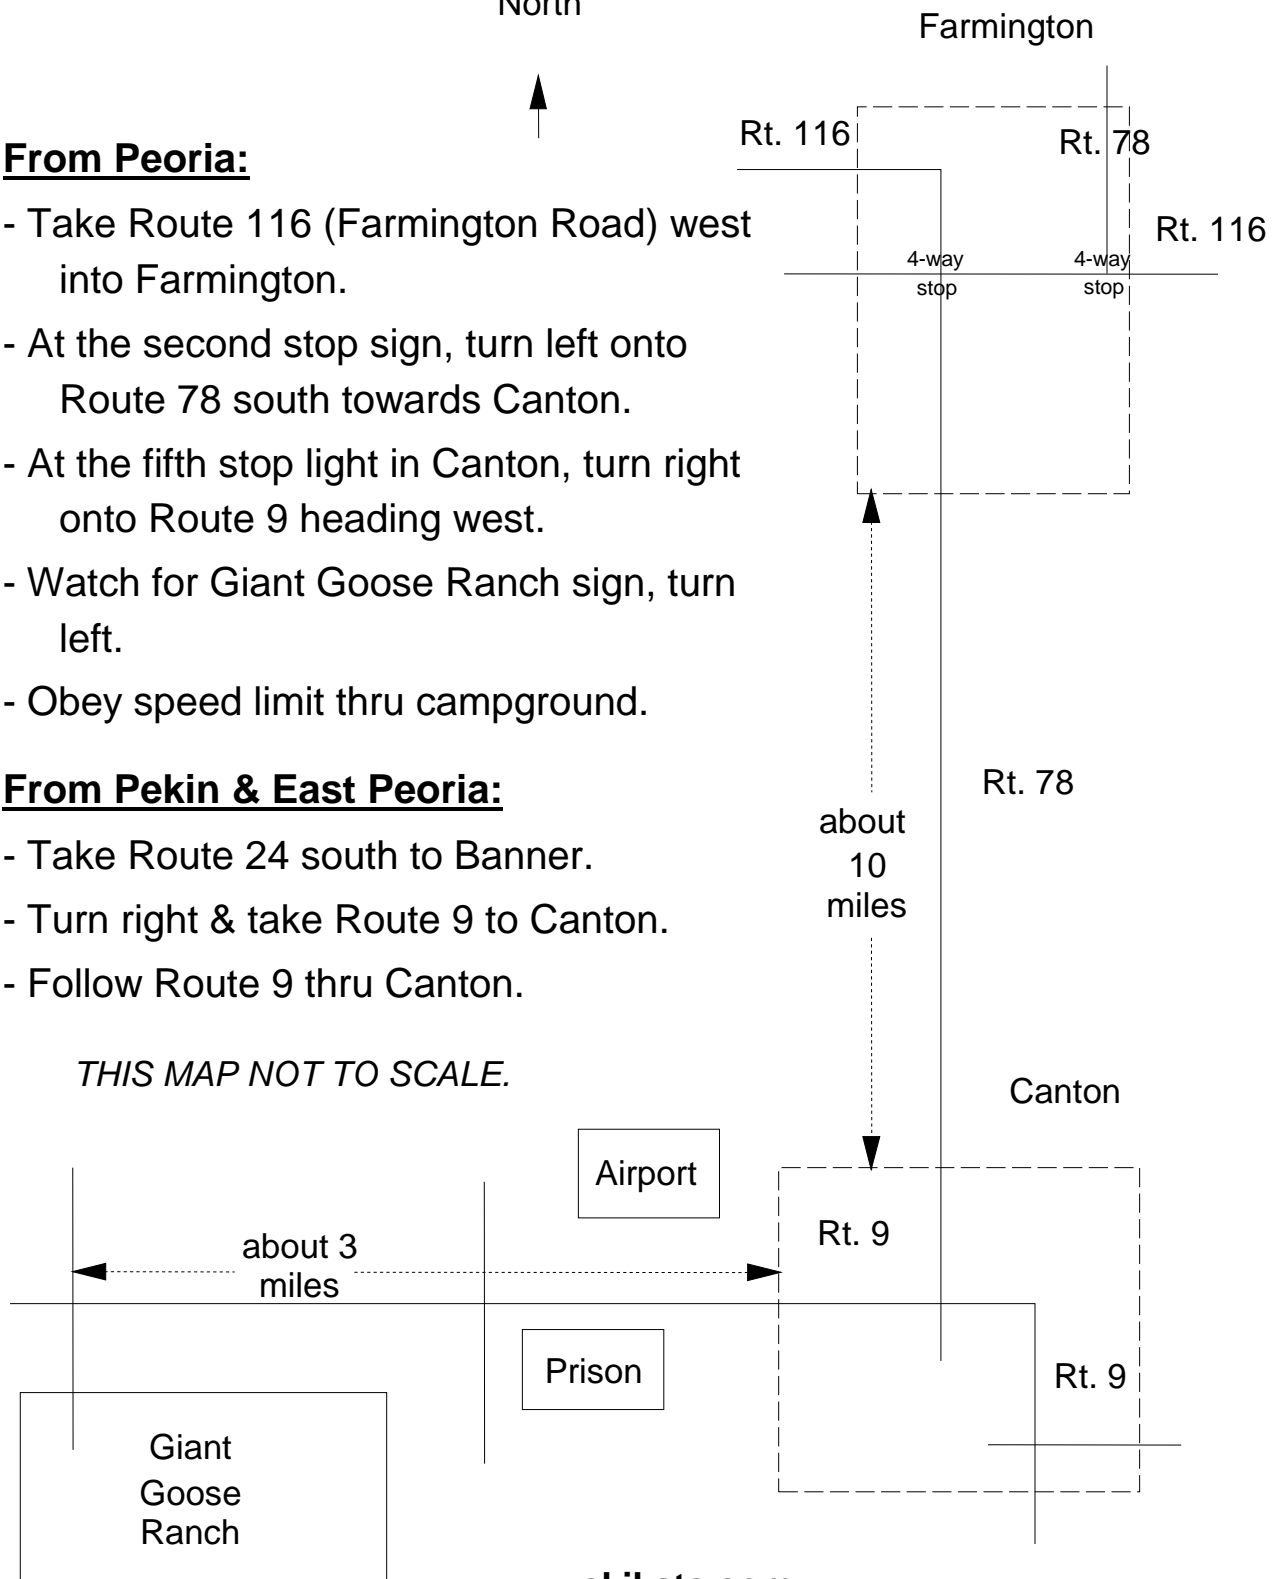

Directions to Ski Lake

North

From Peoria:

- Take Route 116 (Farmington Road) west into Farmington.
- At the second stop sign, turn left onto Route 78 south towards Canton.
- At the fifth stop light in Canton, turn right onto Route 9 heading west.
- Watch for Giant Goose Ranch sign, turn left.
- Obey speed limit thru campground.

From Pekin & East Peoria:

- Take Route 24 south to Banner.
- Turn right & take Route 9 to Canton.
- Follow Route 9 thru Canton.

THIS MAP NOT TO SCALE.

www.skikats.com